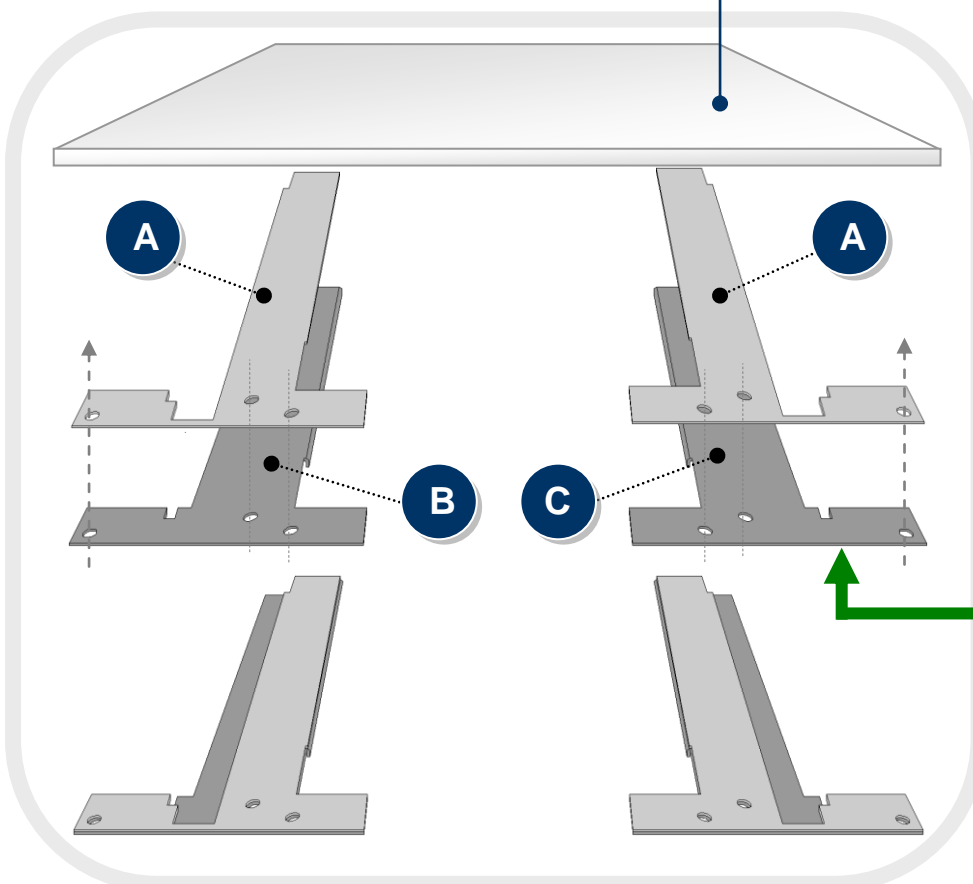

### ALUMINUM PARTS :

- **A.** Filler (shim) plate left and right side ( 2pcs. )

### STEEL PARTS :

- **B.** Mounting plate corner-support / rear-left side (1 pc.)
- **C.** Mounting plate corner-support / rear-right side (1 pc.)

Bottomplate BPW Caravan

ALKO  
mounting area

Bottom view  
mountingplate (C)