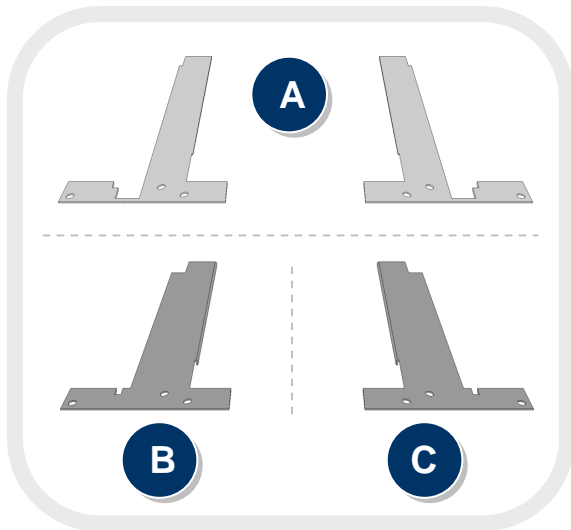

# BPW - MOUNTINGPLATES LEVELSYSTEM

ADAPTOR PLATES BPW to ALKO

CARAVAN

CP 6302

### ALUMINUM PARTS :

- **A.** Filler (shim) plate left and right side ( 2pcs. )

### STEEL PARTS :

- **B.** Mounting plate corner-support / rear-left side (1 pc.)
- **C.** Mounting plate corner-support / rear-right side (1 pc.)

Bottomplate BPW Caravan

ALKO  
mounting area

Bottom view  
mountingplate (C)