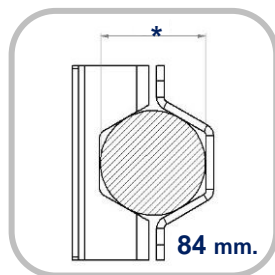

AL-KO 1.800 kg behind the axle (single)

BPW - \varnothing 81

BPW - \varnothing 94

BPW - \varnothing 70

BPW - \varnothing 84

BPW - \varnothing 92

SPECIAL 1.500 kg behind the axle (KIP)

Type of set