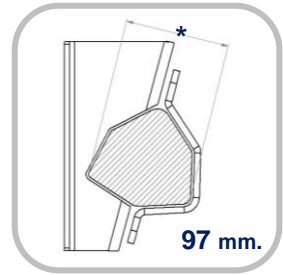

ORDERLIST caravan

AL-KO 1.000 kg in front of the axle (tandem)

AL-KO 1.000 kg behind the axle (single)

AL-KO 1.500 kg in front of the axle (tandem)

AL-KO 1.500 kg behind the axle (single)

AL-KO 1.800 kg in front of the axle (tandem)

AL-KO 1.800 kg behind the axle (single)

BPW - \varnothing 81

BPW - \varnothing 94

BPW - \varnothing 70

BPW - \varnothing 84

BPW - \varnothing 92

SPECIAL 1.500 kg behind the axle (KIP)

Type of set