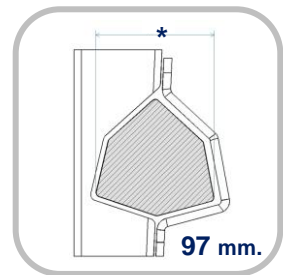

AL-KO 1.800 kg behind the axle (single)

BPW - \varnothing 81

BPW - \varnothing 94

BPW - \varnothing 70

BPW - \varnothing 84

BPW - \varnothing 92

SPECIAL 1.500 kg behind the axle (KIP)

Type of set