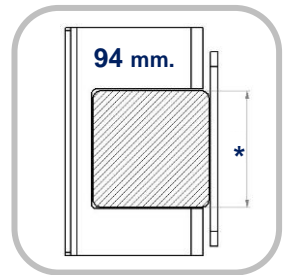

ORDERLIST caravan

AL-KO 1.000 kg in front of the axle (tandem)

AL-KO 1.000 kg behind the axle (single)

AL-KO 1.500 kg in front of the axle (tandem)

AL-KO 1.500 kg behind the axle (single)

AL-KO 1.800 kg in front of the axle (tandem)

AL-KO 1.800 kg behind the axle (single)

BPW - \varnothing 81

BPW - \varnothing 94

BPW - \varnothing 70

BPW - \varnothing 84

BPW - \varnothing 92

SPECIAL 1.500 kg behind the axle (KIP)

Type of set