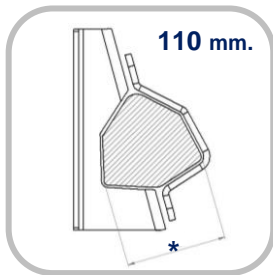

ORDERLIST caravan

AL-KO 1.000 kg in front of the axle (tandem)

AL-KO 1.000 kg behind the axle (single)

AL-KO 1.500 kg in front of the axle (tandem)

AL-KO 1.500 kg behind the axle (single)

AL-KO 1.800 kg in front of the axle (tandem)

AL-KO 1.800 kg behind the axle (single)

BPW - \varnothing 81

BPW - \varnothing 94

BPW - \varnothing 70

BPW - \varnothing 84

BPW - \varnothing 92

SPECIAL 1.500 kg behind the axle (KIP)

Type of set