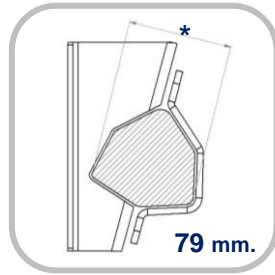

ORDERLIST caravan

AL-KO 1.000 kg in front of the axle (tandem)

AL-KO 1.000 kg behind the axle (single)

AL-KO 1.500 kg in front of the axle (tandem)

AL-KO 1.500 kg behind the axle (single)

AL-KO 1.800 kg in front of the axle (tandem)

AL-KO 1.800 kg behind the axle (single)

BPW - \varnothing 81

BPW - \varnothing 94

BPW - \varnothing 70

BPW - \varnothing 84

BPW - \varnothing 92

SPECIAL 1.500 kg behind the axle (KIP)

Type of set