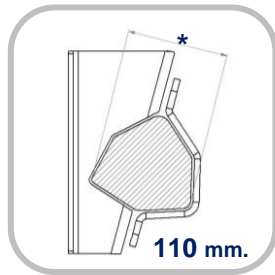

ORDERLIST caravan

AL-KO 1.000 kg in front of the axle (tandem)

AL-KO 1.000 kg behind the axle (single)

AL-KO 1.500 kg in front of the axle (tandem)

AL-KO 1.500 kg behind the axle (single)

AL-KO 1.800 kg in front of the axle (tandem)

AL-KO 1.800 kg behind the axle (single)

BPW - \varnothing 81

BPW - \varnothing 94

BPW - \varnothing 70

BPW - \varnothing 84

BPW - \varnothing 92

SPECIAL 1.500 kg behind the axle (KIP)

Type of set