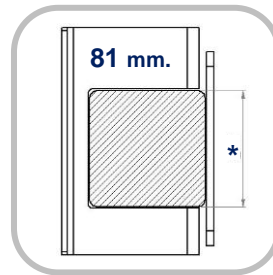

ORDERLIST caravan

AL-KO 1.000 kg in front of the axle (tandem)

AL-KO 1.000 kg behind the axle (single)

AL-KO 1.500 kg in front of the axle (tandem)

AL-KO 1.500 kg behind the axle (single)

AL-KO 1.800 kg in front of the axle (tandem)

AL-KO 1.800 kg behind the axle (single)

BPW - \varnothing 81

BPW - \varnothing 94

BPW - \varnothing 70

BPW - \varnothing 84

BPW - \varnothing 92

SPECIAL 1.500 kg behind the axle (KIP)

Type of set