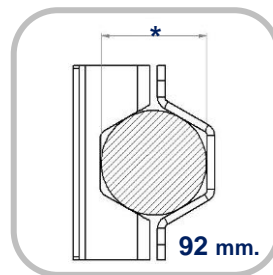

AL-KO 1.800 kg behind the axle (single)

BPW - \varnothing 81

BPW - \varnothing 94

BPW - \varnothing 70

BPW - \varnothing 84

BPW - \varnothing 92

SPECIAL 1.500 kg behind the axle (KIP)

Type of set