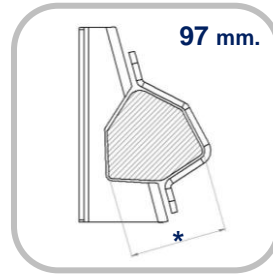

ORDERLIST caravan

AL-KO 1.000 kg in front of the axle (tandem)

AL-KO 1.000 kg behind the axle (single)

AL-KO 1.500 kg in front of the axle (tandem)

AL-KO 1.500 kg behind the axle (single)

AL-KO 1.800 kg in front of the axle (tandem)

AL-KO 1.800 kg behind the axle (single)

BPW - \varnothing 81

BPW - \varnothing 94

BPW - \varnothing 70

BPW - \varnothing 84

BPW - \varnothing 92

SPECIAL 1.500 kg behind the axle (KIP)

Type of set