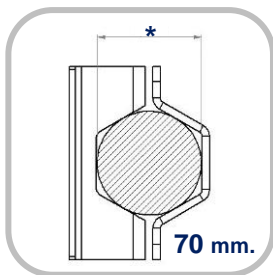

AL-KO 1.800 kg behind the axle (single)

BPW - \varnothing 81

BPW - \varnothing 94

BPW - \varnothing 70

BPW - \varnothing 84

BPW - \varnothing 92

SPECIAL 1.500 kg behind the axle (KIP)

Type of set