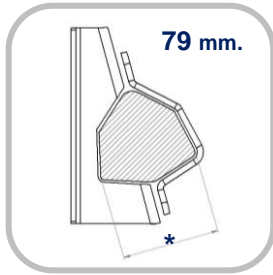

ORDERLIST caravan

AL-KO 1.000 kg in front of the axle (tandem)

AL-KO 1.000 kg behind the axle (single)

AL-KO 1.500 kg in front of the axle (tandem)

AL-KO 1.500 kg behind the axle (single)

AL-KO 1.800 kg in front of the axle (tandem)

AL-KO 1.800 kg behind the axle (single)

BPW - \varnothing 81

BPW - \varnothing 94

BPW - \varnothing 70

BPW - \varnothing 84

BPW - \varnothing 92

SPECIAL 1.500 kg behind the axle (KIP)

Type of set